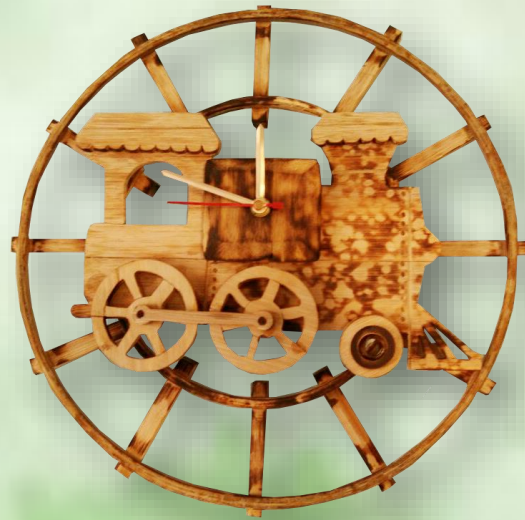

DETAILS

- 24 " Height
- Bamboo Board Clock
- Design can be Customised

PRODUCT : **TRIBAL TABLE CLOCK**

CODE : HTTC

Price : Rs.2,000/-

DETAILS

- 14 " Height

PRODUCT : **TRAIN WALL CLOCK**