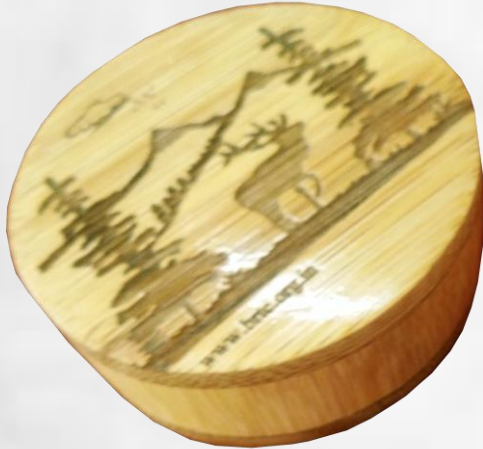

PAPER WEIGHT

PRODUCT : **BAMBOO PAPER WEIGHT**

CODE : HPW-1

Price : Rs.55/-

DETAILS

- Design can be Customised
- 3" x 1" Size
- Single Piece Paper Weight with Laser Engraved

*Taxes, Packaging & Courier Charges Extra. Place order at least 15 days in advance