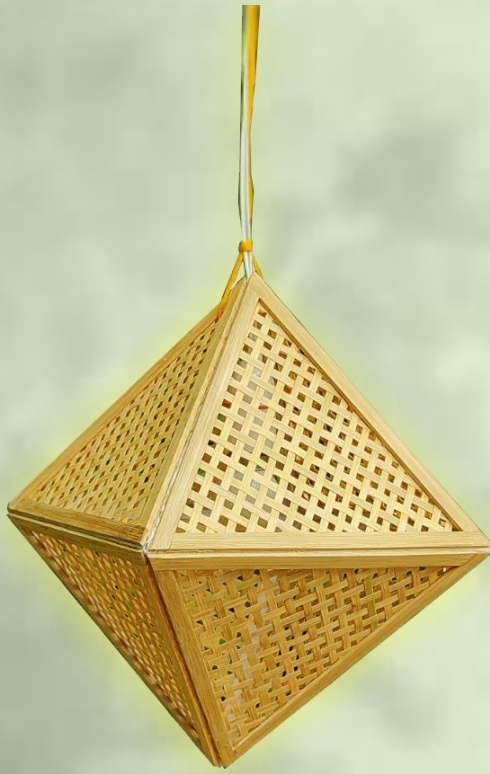

PRODUCT : **BELL KEY HOLDER**

CODE : BKH

Price : Rs.100/- per piece

Details

- Bamboo Strip Key Holder
- 3" X 8" Size
- Design can be Customised

PRODUCT : **GUITAR KEY HOLDER**

CODE : GKH

Price : Rs.355/- per piece

Details

- Bamboo Mat Board Key Holder
- * 5.5" X 12" Size

*Taxes, Packaging & Courier Charges Extra. Place order at least 15 days in advance

LAMPS

PRODUCT : **BAMBOO HANGING LAMP**

CODE : HLOO1

Price : Rs.375/-

Details

- Made by Bamboo Slivers

PRODUCT : **BAMBOO HANGING LAMP**

CODE : HLOO3

Price : Rs.650/-

Details

- Hand Weave Bamboo Slivers

PRODUCT : **BAMBOO HANGING LAMP**