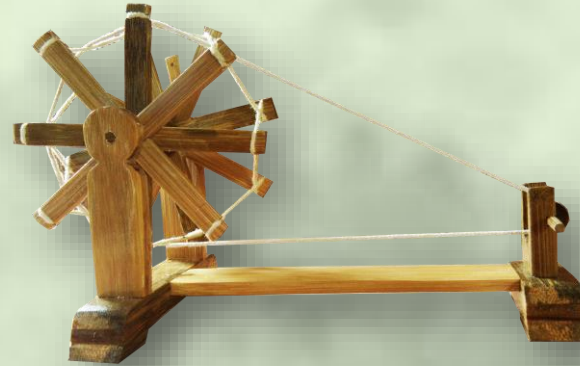

DECORATIVES

PRODUCT : **SINGLE NATIONAL FLAG**

CODE : HSNF-1

Price : Rs.570/-

DETAILS

- 16 " Height
- Bamboo Mat Flag

PRODUCT : **BAMBOO CHARAKHA**

CODE : HBC