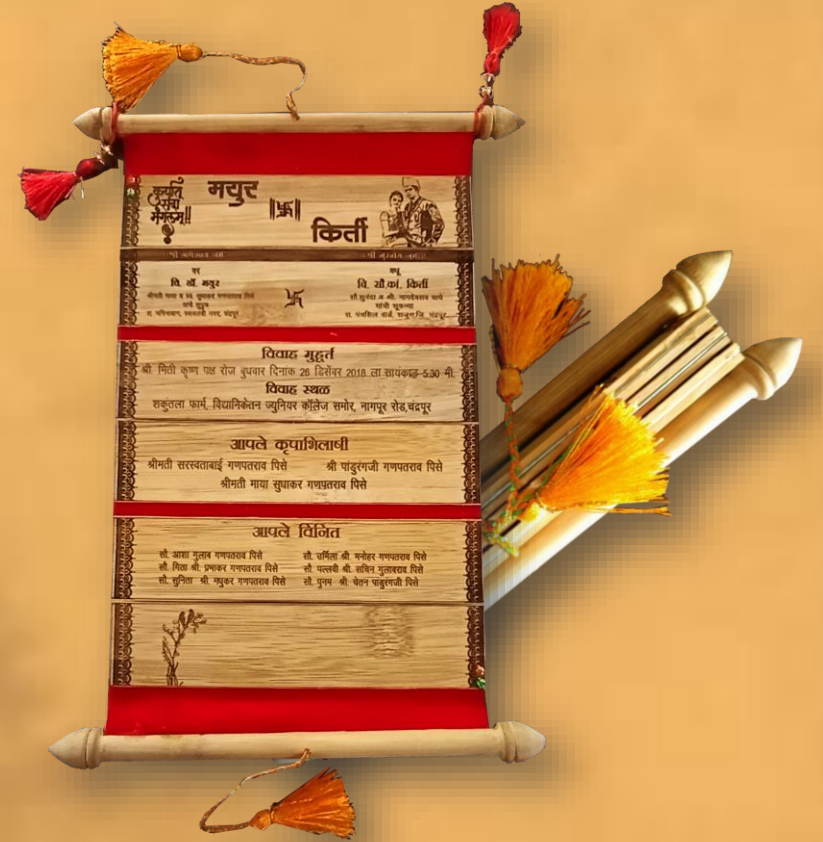

PRODUCT : **BAMBOO ROUND MOMENTO**

CODE : HBRM

Price : Rs.1,200/-

Details

- Design can be Customised
- 12" X 12" Size

*Taxes, Packaging & Courier Charges Extra. Place order at least 15 days in advance

INVITATION

PRODUCT : **BAMBOO INVITATION CARD**

CODE : HBIC-1

Price : Rs.400/- per piece

Details

- Design can be Customised
- 11" X 12" Size

PRODUCT : **BAMBOO INVITATION CARD**

CODE : HBIC-2

Price : Rs.500/- per piece