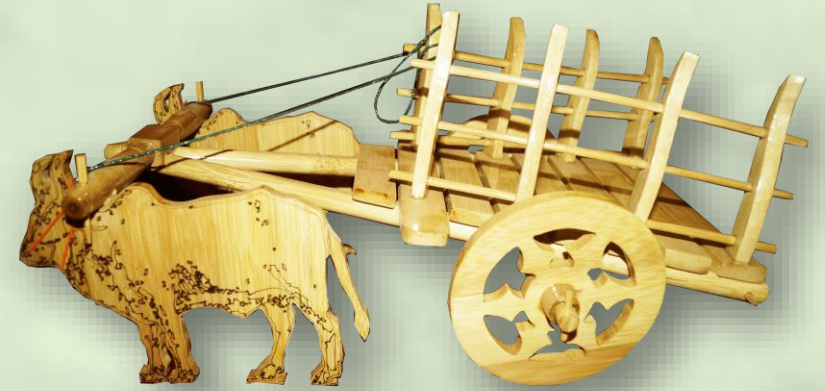

DECORATIVES

PRODUCT : **BAMBOO STRIP VASE**
CODE : HBSV
PRICE : Rs.400/- per piece

PRODUCT : **BAMBOO DHAL & TALWAR**
CODE : HBDT
PRICE : Rs.2170/- per piece
DETAILS:

- Design can be Customised

PRODUCT : **BAMBOO PEACOCK**
CODE : HBP
PRICE : Rs.350/- per piece

PRODUCT : **BAMBOO TALWAR**
CODE : HBT
PRICE : Rs.425/- per piece

DECORATIVES

PRODUCT : **BAMBOO BULLOCK CART**

CODE : HBBC-1

PRICE : Rs.500/- per piece

DETAILS:

* 12" x 10" Size

PRODUCT : **BAMBOO BULLOCK CART**

CODE : HBBC-2

PRICE : Rs.945/- per piece

DETAILS:

* 13" X 10" Size

PRODUCT : **BAMBOO PLOUGH**

CODE : HBP

PRICE : Rs.300/- per piece

DETAILS: