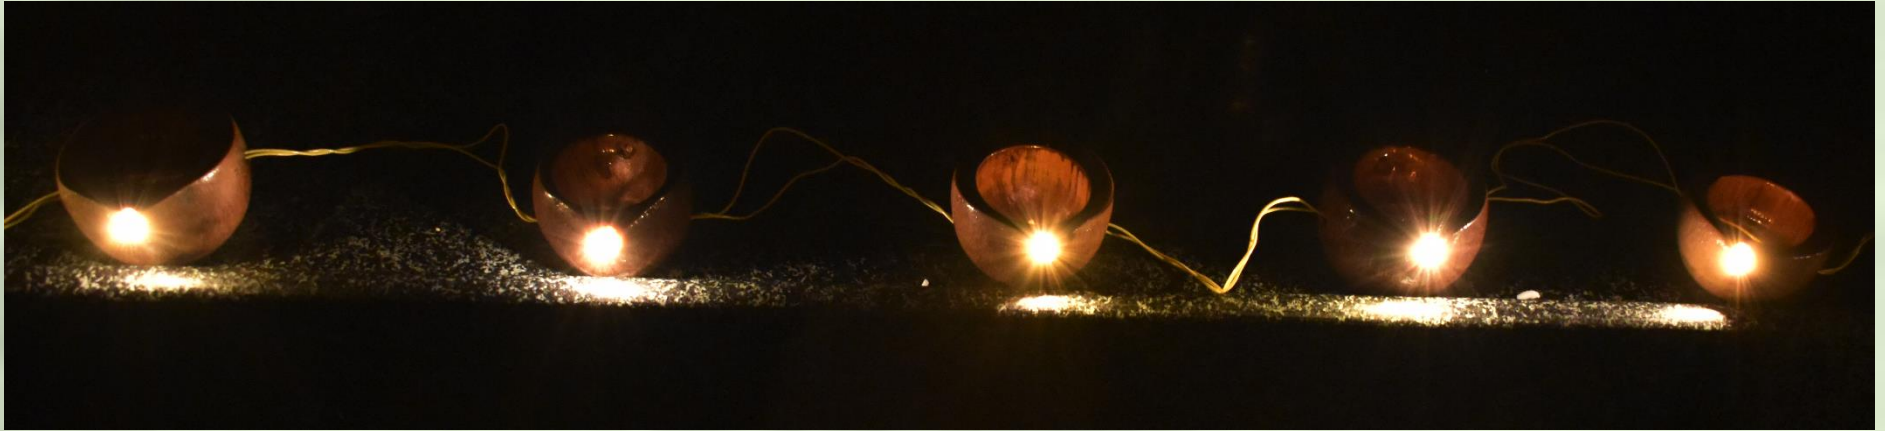

LAMPS

PRODUCT : **BAMBOO DIYA SERIAL SET**

CODE : BSLOO1

Price : Rs.160/- (8 Diyas)
Rs.240/- (12 Diyas)
Rs.360/- (18 Diyas)

Details

* Bamboo Diyas fitted with 5mm LEDS

*Taxes, Packaging & Courier Charges Extra. Place order at least 15 days in advance