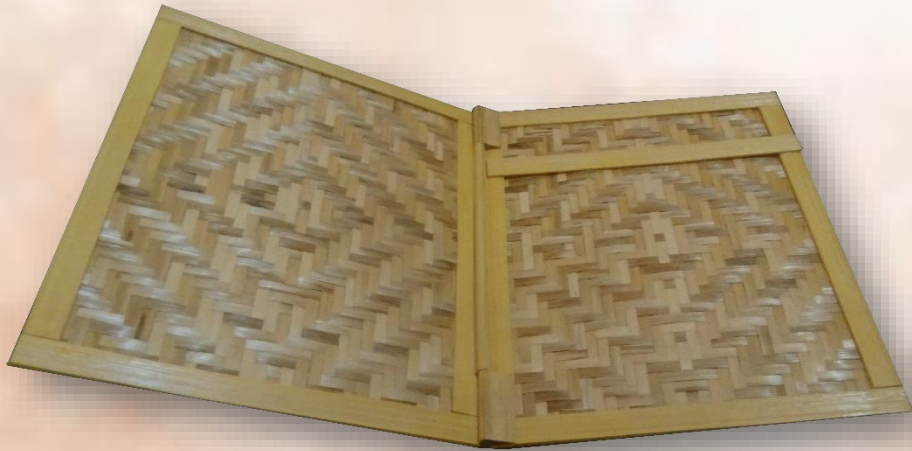

PRODUCT : **BAMBOO NOTE BOOK**

CODE : HNB-2

Price : Rs.390/-

DETAILS

- Design can be Customised
- 5.5" x 7.5" Size
- 150 Pages

*Taxes, Packaging & Courier Charges Extra. Place order at least 15 days in advance

PRODUCT : **BAMBOO FILE FOLDER**

CODE : HFF-1

Price : Rs.400/-

DETAILS

- A4 Size Bamboo Mat Weave

PRODUCT : **BAMBOO FILE FOLDER TRAY**

CODE : HFT-1

Price : Rs.600/-