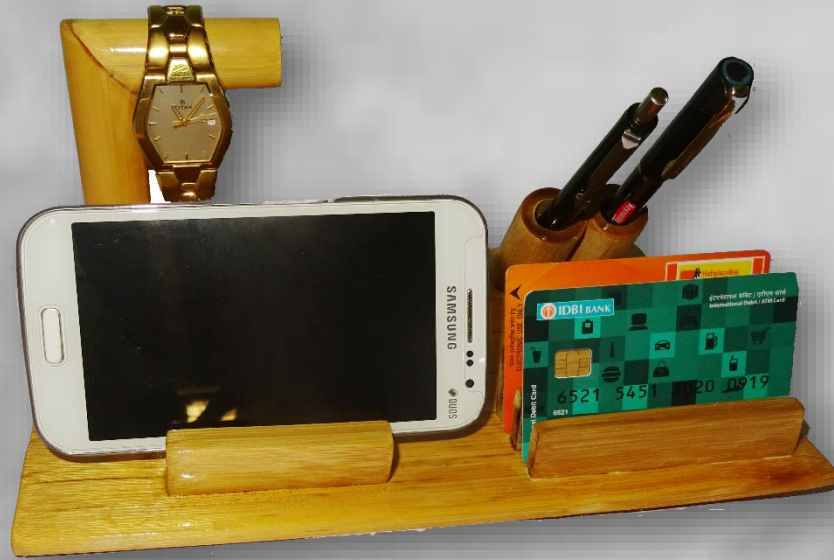

DETAILS

- A4 Size File Folder Tray

STATIONARY

PRODUCT : **BAMBOO WRITING PAD**
CODE : HWP-1
Price : Rs.375/-
DETAILS

- A4 Size Bamboo Mat Board

PRODUCT : **BAMBOO VISITING CARDS**
CODE : HVC-1
Price : Rs.35/- per Card
DETAILS

- Design can be Customised
- Bamboo Strip Card with LASER Engraving.
- 3.5" X 2" Size

*Taxes, Packaging & Courier Charges Extra. Place order at least 15 days in advance

PRODUCT : **BAMBOO TABLE ORGANISER**